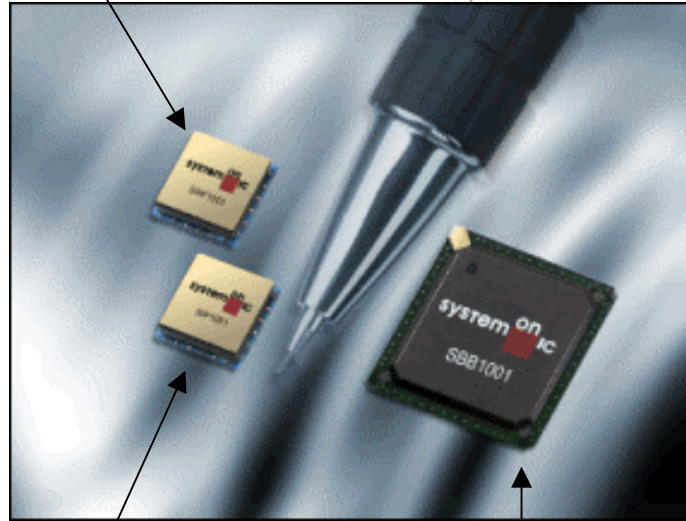

# Systemonic's Silicon Solutions Wirelessly Connect You

“Detect & Connect”

At the Office

At the Airport

SRF1001

SIF1001

SBB1001

At the Coffee Shop

## Agilent provides

- **True W-LAN chip performance verification:**
  - Wide bandwidth RF receiver
  - EVM transmit and receive measurement capability
- **Fast time to market increases market potential:**
  - Correlation from design to characterization to production
- **High throughput and yield reduces cost of test:**
  - New OFDM testing methodology reduces test times